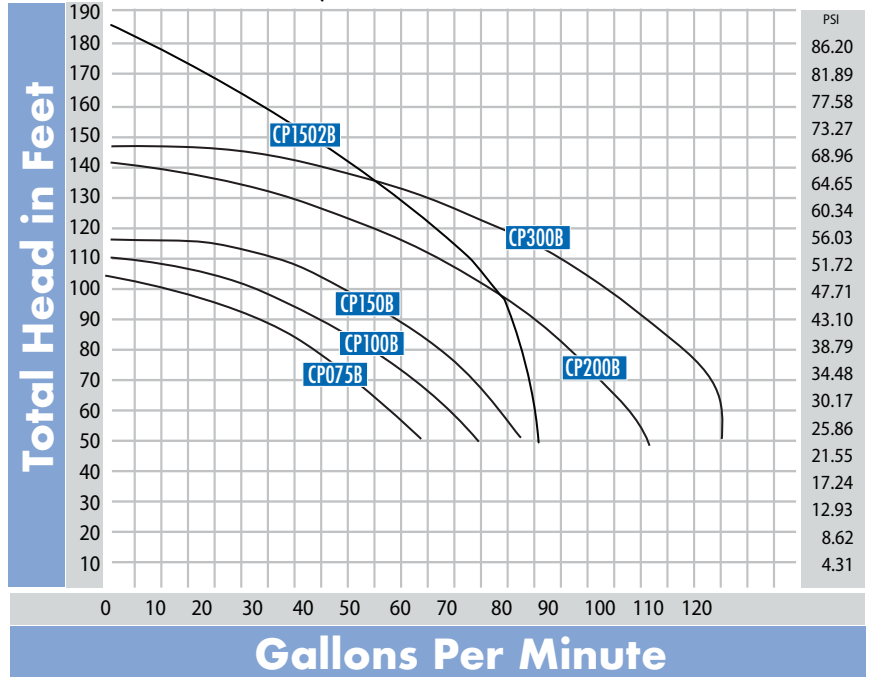

Easiest to select & specify – One professional package includes pump, smart controls and enclosure.

Trouble-free components – High quality materials for a clean, durable installation you will be proud of.

Hassle-free installation – Comes complete. No parts to forget, no need for shortcuts. No fuss, no errors.

2-year warranty – Upgrade to the Complete PRO II and your warranty goes from 1-year to 2-years.

HORSEPOWER RANGE: 3/4 - 3

HP	Phase	Standard Voltage	Discharge	Suction	Dimensions			Control	Approx Ship Weight/Lbs	Model Number
					Height	Length	Depth			
3/4	1	208-230	1 1/2"	2"	23 1/4"	36"	19 1/2"	Pressure Start Control Box	109	CP075B220AYFT
1									110	CP100B220AYFT
1 1/2									120	CP150B220AYFT
2									128	CP200B220AYFT
3									143	CP300B220AYFT
2									168	CP1502B220AYFT

Available in 3 phase, must specify line voltage. Contact Munro for other control, phase or voltage options. Lead times vary for specialty or custom options. All measurements are approximate and are subject to change. See our website for complete dimensions and specifications.