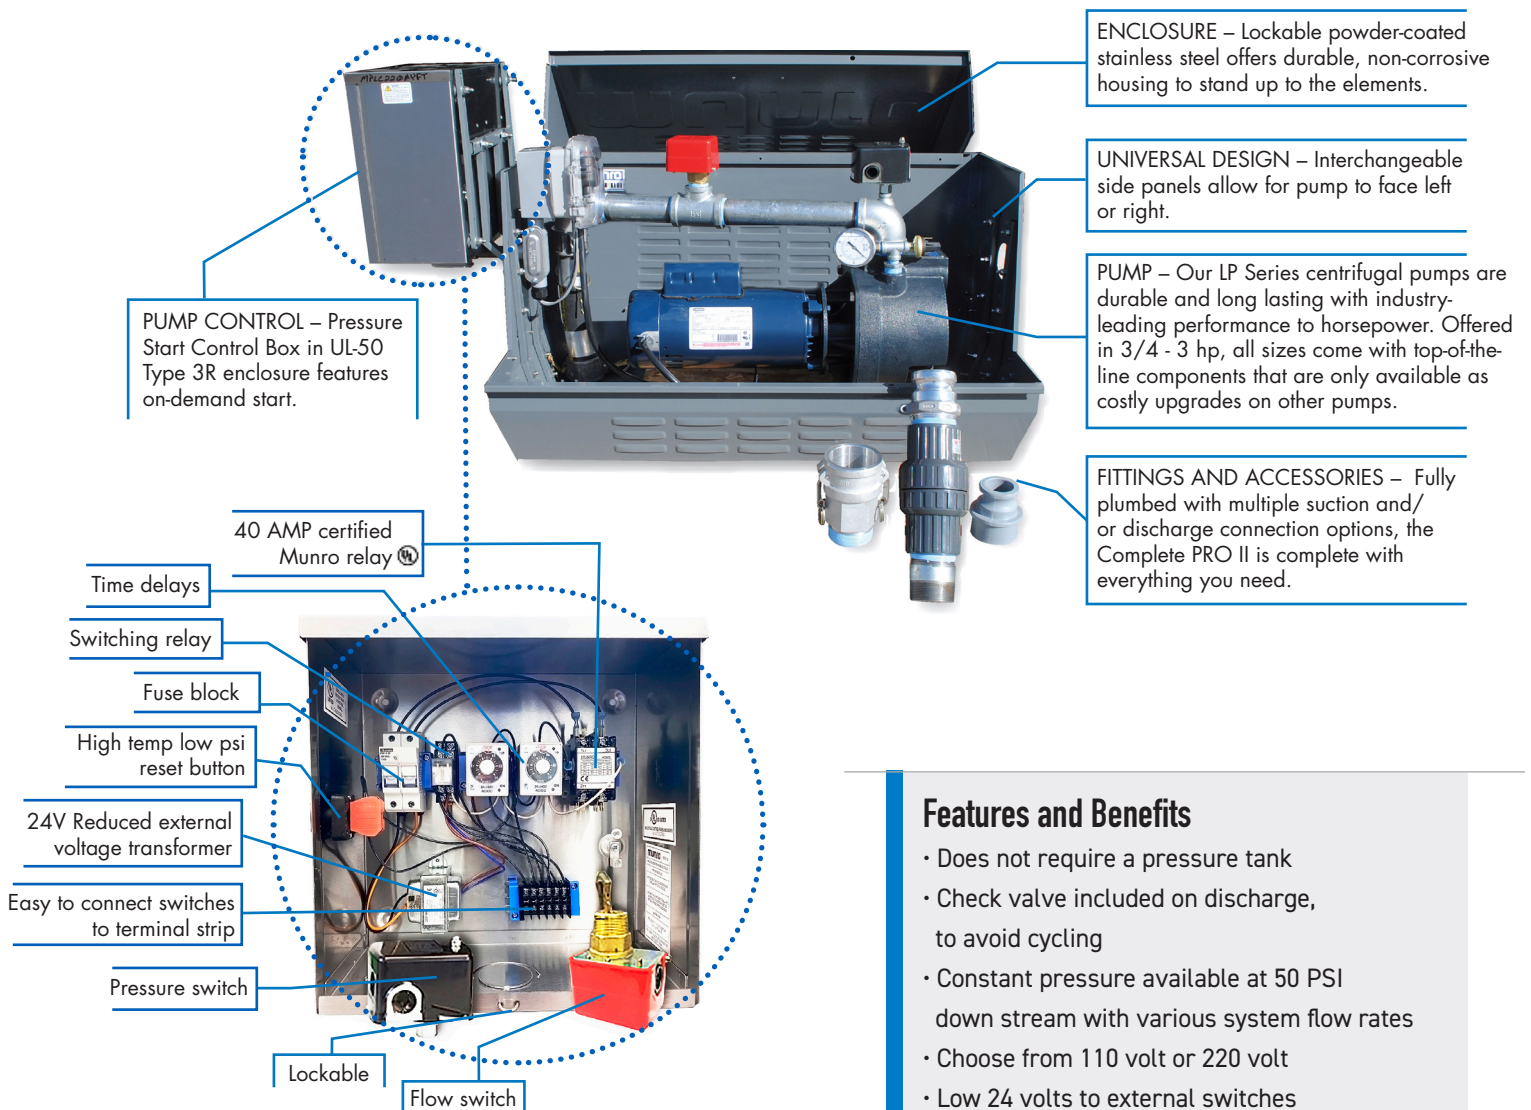

#### The easiest installation is now available with on demand controls

The Munro Complete PRO II is already the total package, complete with a professional grade pump, the highest quality pump control, and simplified plumbing connections, all housed in a unique enclosure designed specifically for a pump.

Now, the Complete PRO II is available with our Pressure Start Control Box. Grab your hose and water your plants or wash down the driveway. The pump will automatically run on your demand for water. No need for a pressure tank! On demand controls utilizes flow and pressure to detect water demand.

#### Features and Benefits

- Does not require a pressure tank
- Check valve included on discharge, to avoid cycling
- Constant pressure available at 50 PSI down stream with various system flow rates
- Choose from 110 volt or 220 volt
- Low 24 volts to external switches
- Comes fully plumbed, including Pressure and Flow switches, for ease of installation

**2-year warranty** – Upgrade to the Complete PRO II and your warranty goes from 1-year to 2-years.

HORSEPOWER RANGE: 3/4 - 3

HP	Phase	Standard Voltage	Discharge	Suction	Dimensions			Control	Approx Ship Weight/Lbs	Model Number
					Height	Length	Depth			
3/4	1	208-230	1 1/2"	2"	23 1/4"	36"	19 1/2"	Pressure Start Control Box	109	CP075B220AYFT
1									110	CP100B220AYFT
1 1/2									120	CP150B220AYFT
2									128	CP200B220AYFT
3									143	CP300B220AYFT
2									168	CP1502B220AYFT