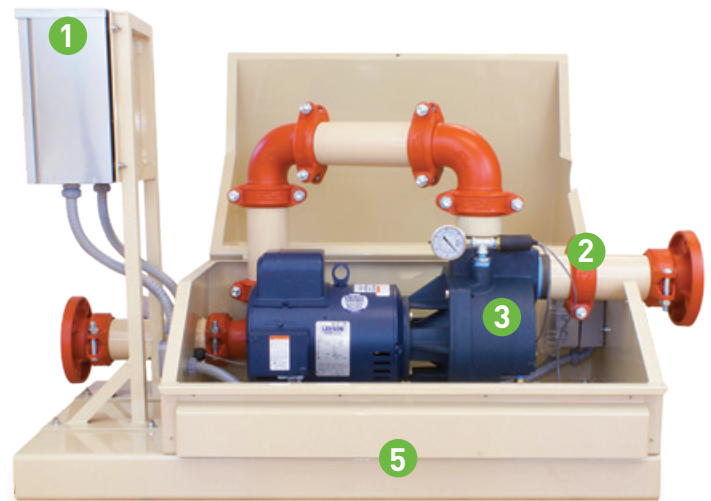

Pump, Enclosure, Control & Connections One COMPLETE Package

Complete PRO II

INSTALL YOUR NEXT PUMP FASTER & BETTER

MODEL: 3/4 - 3HP

MODEL: 5HP

- 1 COMPLETE WITH A MUNRO PUMP CONTROL**
Choose from our full line of start boxes, smart boxes or brain boxes.
- 2 COMPLETE WITH FITTINGS AND ACCESSORIES**
Everything you need and only what you need, including pressure gauge, hose or piping and electrical components.

- 3 COMPLETE WITH A MUNRO LP 3/4HP TO 3HP OR 5HP PUMP**
Made to last, these pumps provide industry-leading performance to horsepower.
- 4 COMPLETE WITH CONFIGURABLE INLET & OUTLET**
For easy installation.
- 5 COMPLETE WITH VENTING**
Keeps pump cool.