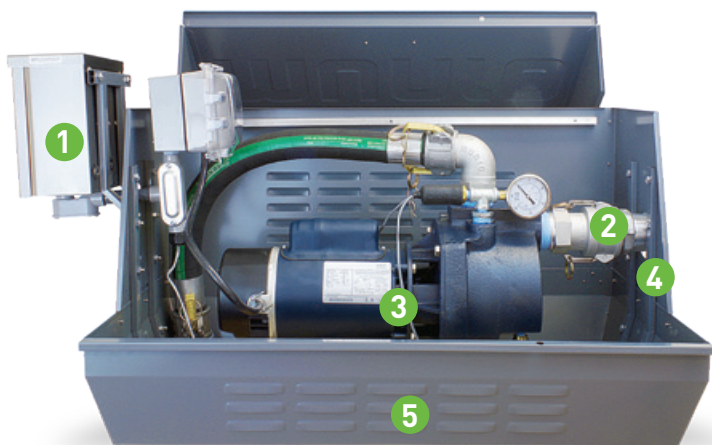

Pump, Enclosure, Control & Connections One COMPLETE Package

Complete PRO II

INSTALL YOUR NEXT PUMP FASTER & BETTER

MODEL: 3/4 - 3HP

MODEL: 5HP

- 1 COMPLETE WITH A MUNRO PUMP CONTROL**
Choose from our full line of start boxes, smart boxes or brain boxes.
- 2 COMPLETE WITH FITTINGS AND ACCESSORIES**
Everything you need and only what you need, including pressure gauge, hose or piping and electrical components.

- 3 COMPLETE WITH A MUNRO LP 3/4HP TO 3HP OR 5HP PUMP**
Made to last, these pumps provide industry-leading performance to horsepower.
- 4 COMPLETE WITH CONFIGURABLE INLET & OUTLET**
For easy installation.
- 5 COMPLETE WITH VENTING**
Keeps pump cool.