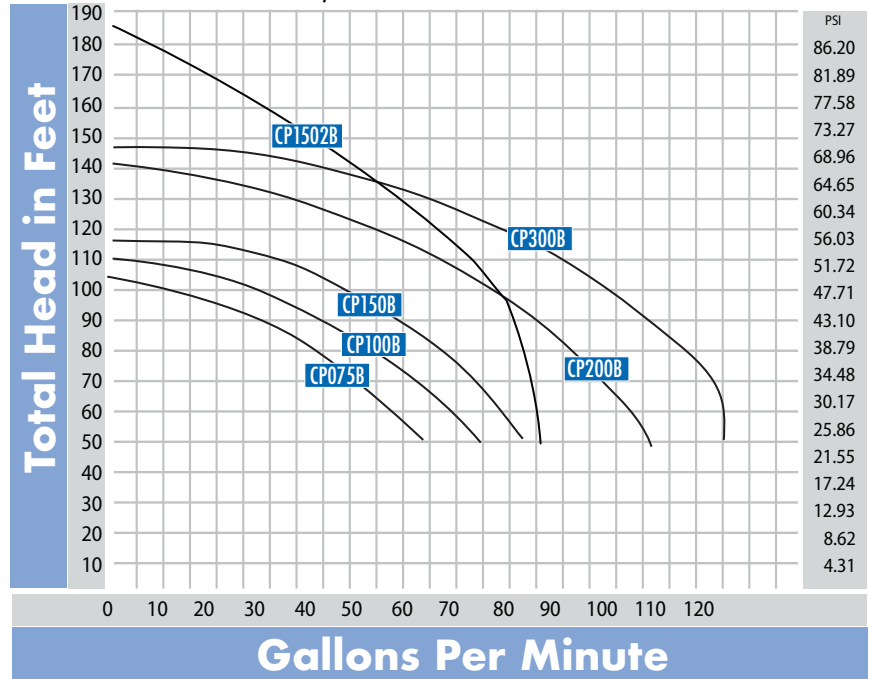

Easiest to select & specify – One professional package includes pump, smart controls and enclosure.

Trouble-free components – High quality materials for a clean, durable installation you will be proud of.

Hassle-free installation – Comes complete. No parts to forget, no need for shortcuts. No fuss, no errors.

2-year warranty – Upgrade to the Complete PRO II and your warranty goes from 1-year to 2-years.

HORSEPOWER RANGE: 3/4 - 3

HP	Phase	Standard Voltage	Discharge	Suction	Dimensions			Control	Approx Ship Weight/Lbs	Model Number
					Height	Length	Depth			
3/4	1	208-230	1 1/2"	2"	23 1/4"	36"	19 1/2"	Pressure Start Control Box	109	CP075B220AYFT
1									110	CP100B220AYFT
1 1/2									120	CP150B220AYFT
2									128	CP200B220AYFT
3									143	CP300B220AYFT
2									168	CP1502B220AYFT

Available in 3 phase, must specify line voltage. Contact Munro for other control, phase or voltage options. Lead times vary for specialty or custom options.

All measurements are approximate and are subject to change. See our website for complete dimensions and specifications.