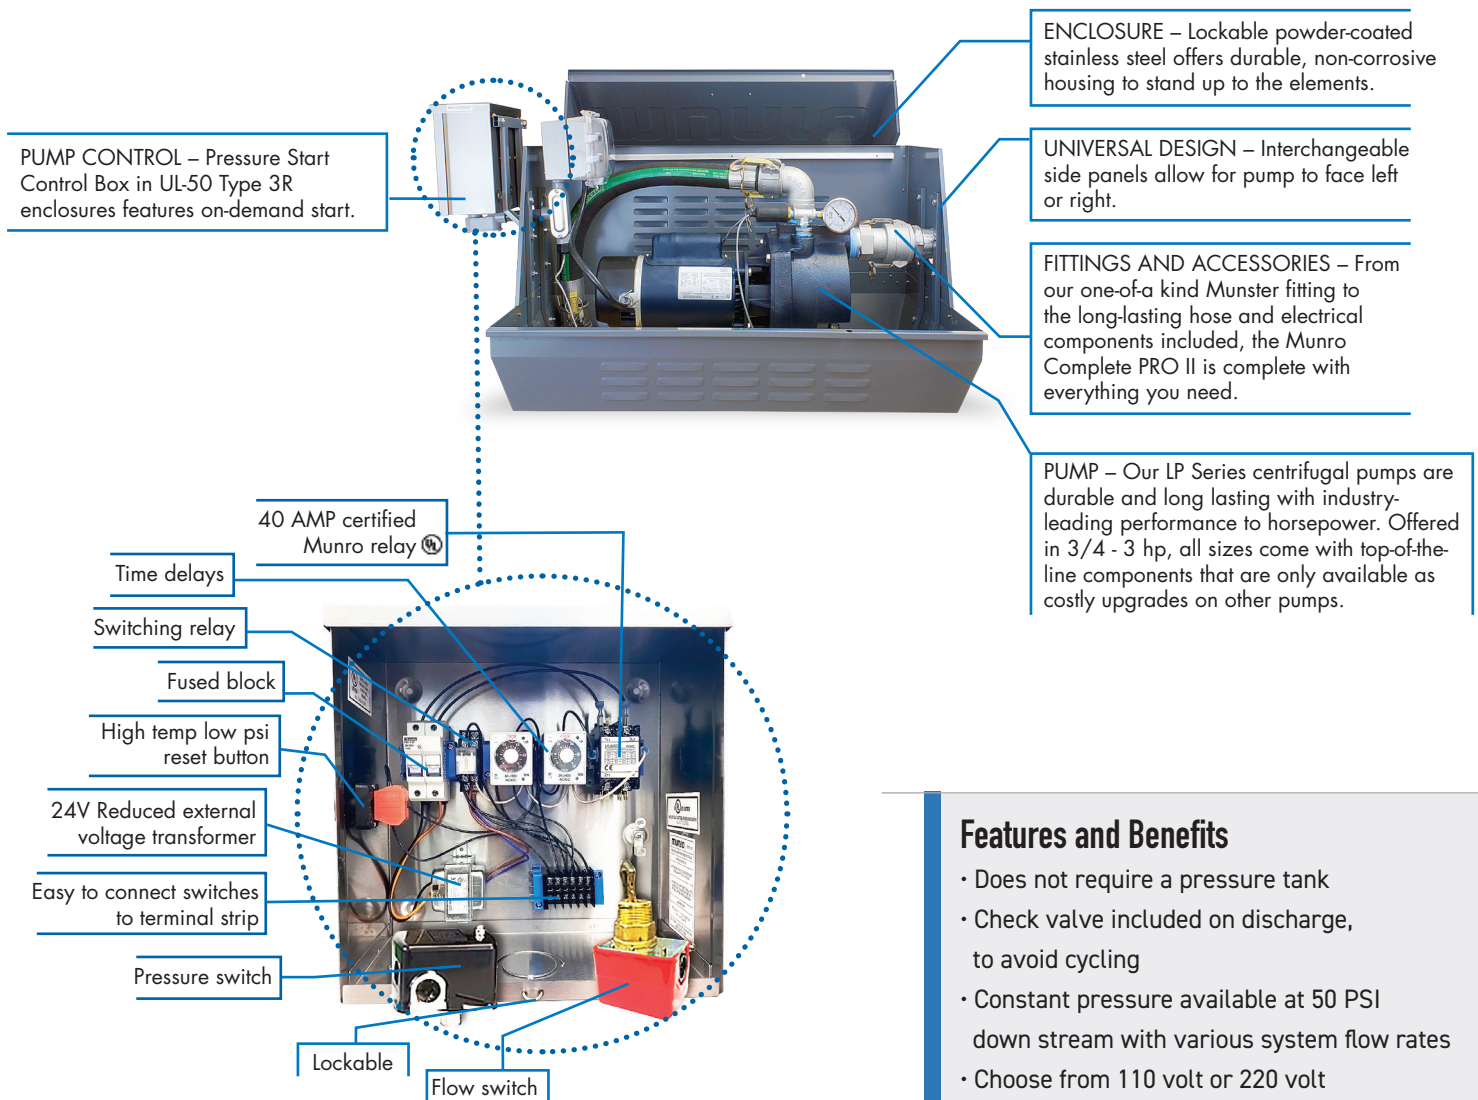

Complete PRO II — *on demand!*

The easiest installation is now available with on demand controls

The Munro Complete PRO II is already the total package, complete with a professional grade pump, the highest quality pump control, and simplified plumbing connections, all housed in a unique enclosure designed specifically for a pump.

Now, the Complete PRO II is available with our Pressure Start Control Box. Grab your hose and water your plants or wash down the driveway. The pump will automatically run on your demand for water. No need for a pressure tank! On demand controls utilizes flow and pressure to detect water demand.

Features and Benefits

- Does not require a pressure tank
- Check valve included on discharge, to avoid cycling
- Constant pressure available at 50 PSI down stream with various system flow rates
- Choose from 110 volt or 220 volt
- Low 24 volts to external switches
- Comes fully plumbed, including Pressure and Flow switches, for ease of installation

NOTE: A water tight system is required. Air leaks in the system will cause the pump to short cycle.

Easiest to select & specify – One professional package includes pump, smart controls and enclosure.

Trouble-free components – High quality materials for a clean, durable installation you will be proud of.