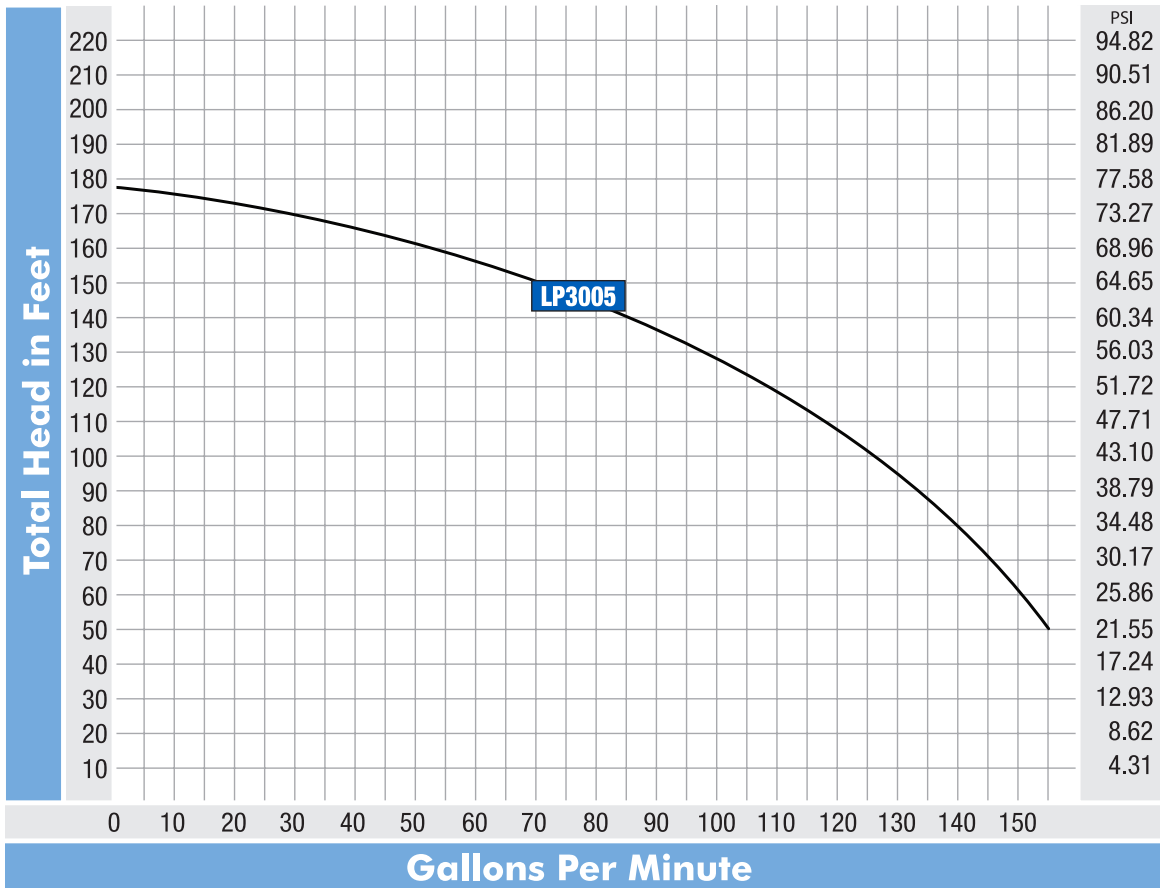

**PUMP** – Our LP Series 5 hp centrifugal pumps are durable and long lasting with industry-leading performance to horsepower.

**SELF COOLING** – Vented for air flow to keep the pump cool.