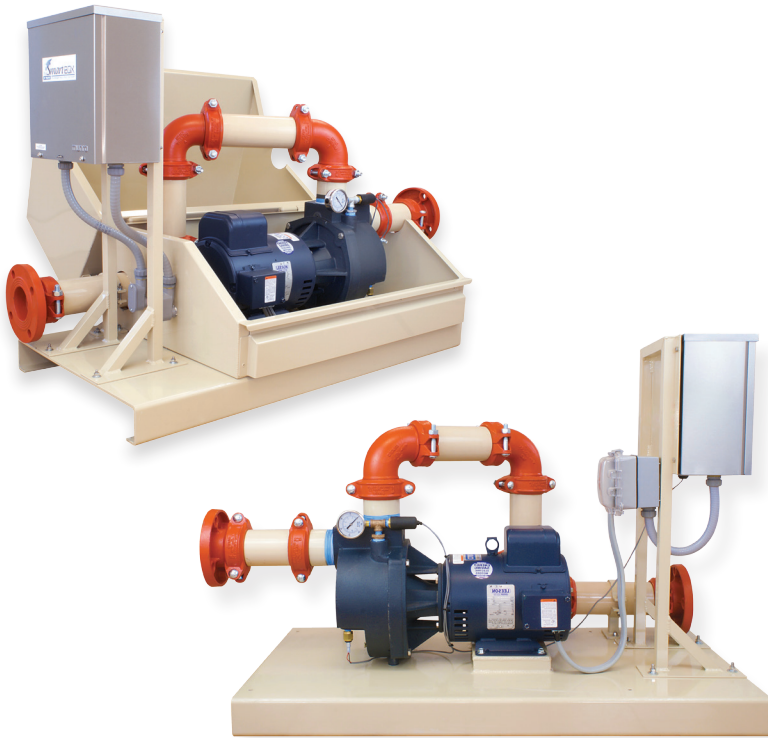

The New Way to Install Irrigation Pumps

A Better, COMPLETE Solution With or without enclosure

This rugged, complete pump system (UL QCZJ) simplifies installation and can be customized for your application. The skid-only version is perfect for indoor installations, while the powder-coated marine grade aluminum enclosure will stand up to outdoor elements

Did You Know?

Munro offers a variety of adapters to link a grooved coupling to your irrigation system. For steel pipe, groove x weld or groove x thread are great options. For PVC systems, grooved x spigot, groove x thread and other PVC adapters are available.

PUMP CONTROL – Choose from the full range of Munro pump controls, including StartBoxes, SmartBoxes, and BrainBoxes, housed in their own NEMA 3R enclosures and including features such as reduced amperage and thermal protection.

PUMP – Our LP Series 5 hp centrifugal pumps are durable and long lasting with industry-leading performance to horsepower.

SELF COOLING – Vented for air flow to keep the pump cool.

The COMPLETE Solution for a Professional Pump Installation