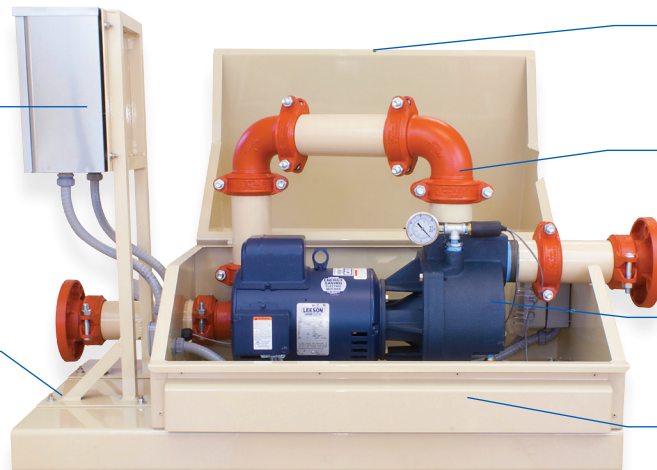

Did You Know?

Munro offers a variety of adapters to link a grooved coupling to your irrigation system. For steel pipe, groove x weld or groove x thread are great options. For PVC systems, grooved x spigot, groove x thread and other PVC adapters are available.

PUMP CONTROL – Choose from the full range of Munro pump controls, including StartBoxes, SmartBoxes, and BrainBoxes, housed in their own NEMA 3R enclosures and including features such as reduced amperage and thermal protection.

ENCLOSURE OR SKID – Powder-coated marine-grade aluminum offers durable housing or base to stand up to the elements. Made to order.