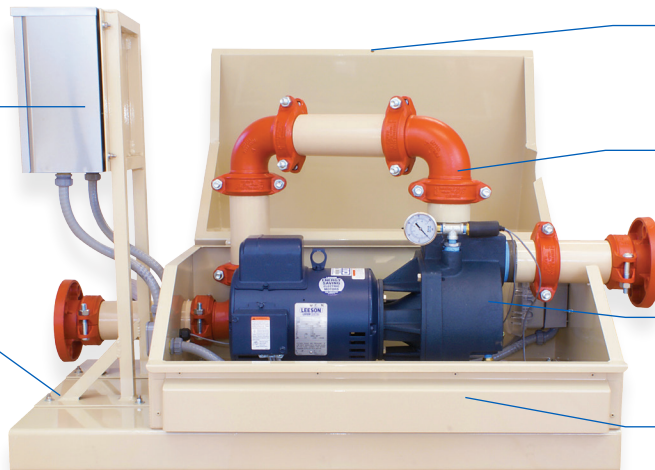

Did You Know?

Munro offers a variety of adapters to link a grooved coupling to your irrigation system. For steel pipe, groove x weld or groove x thread are great options. For PVC systems, grooved x spigot, groove x thread and other PVC adapters are available.

PUMP CONTROL – Choose from the full range of Munro pump controls, including StartBoxes, SmartBoxes, and BrainBoxes, housed in their own NEMA 3R enclosures and including features such as reduced amperage and thermal protection.

ENCLOSURE OR SKID – Powder-coated marine-grade aluminum offers durable housing or base to stand up to the elements. Made to order.