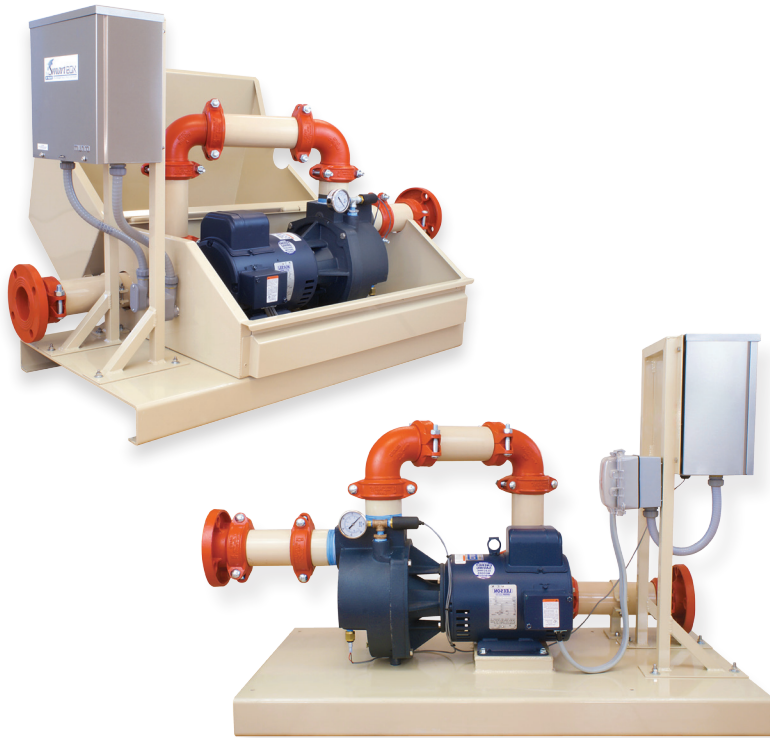

## The New Way to Install Irrigation Pumps

### A Better, COMPLETE Solution With or without enclosure

This rugged, complete pump system (UL QCZJ) simplifies installation and can be customized for your application. The skid-only version is perfect for indoor installations, while the powder-coated marine grade aluminum enclosure will stand up to outdoor elements

#### Did You Know?

Munro offers a variety of adapters to link a grooved coupling to your irrigation system. For steel pipe, groove x weld or groove x thread are great options. For PVC systems, grooved x spigot, groove x thread and other PVC adapters are available.

**PUMP** – Our LP Series 5 hp centrifugal pumps are durable and long lasting with industry-leading performance to horsepower.

**SELF COOLING** – Vented for air flow to keep the pump cool.